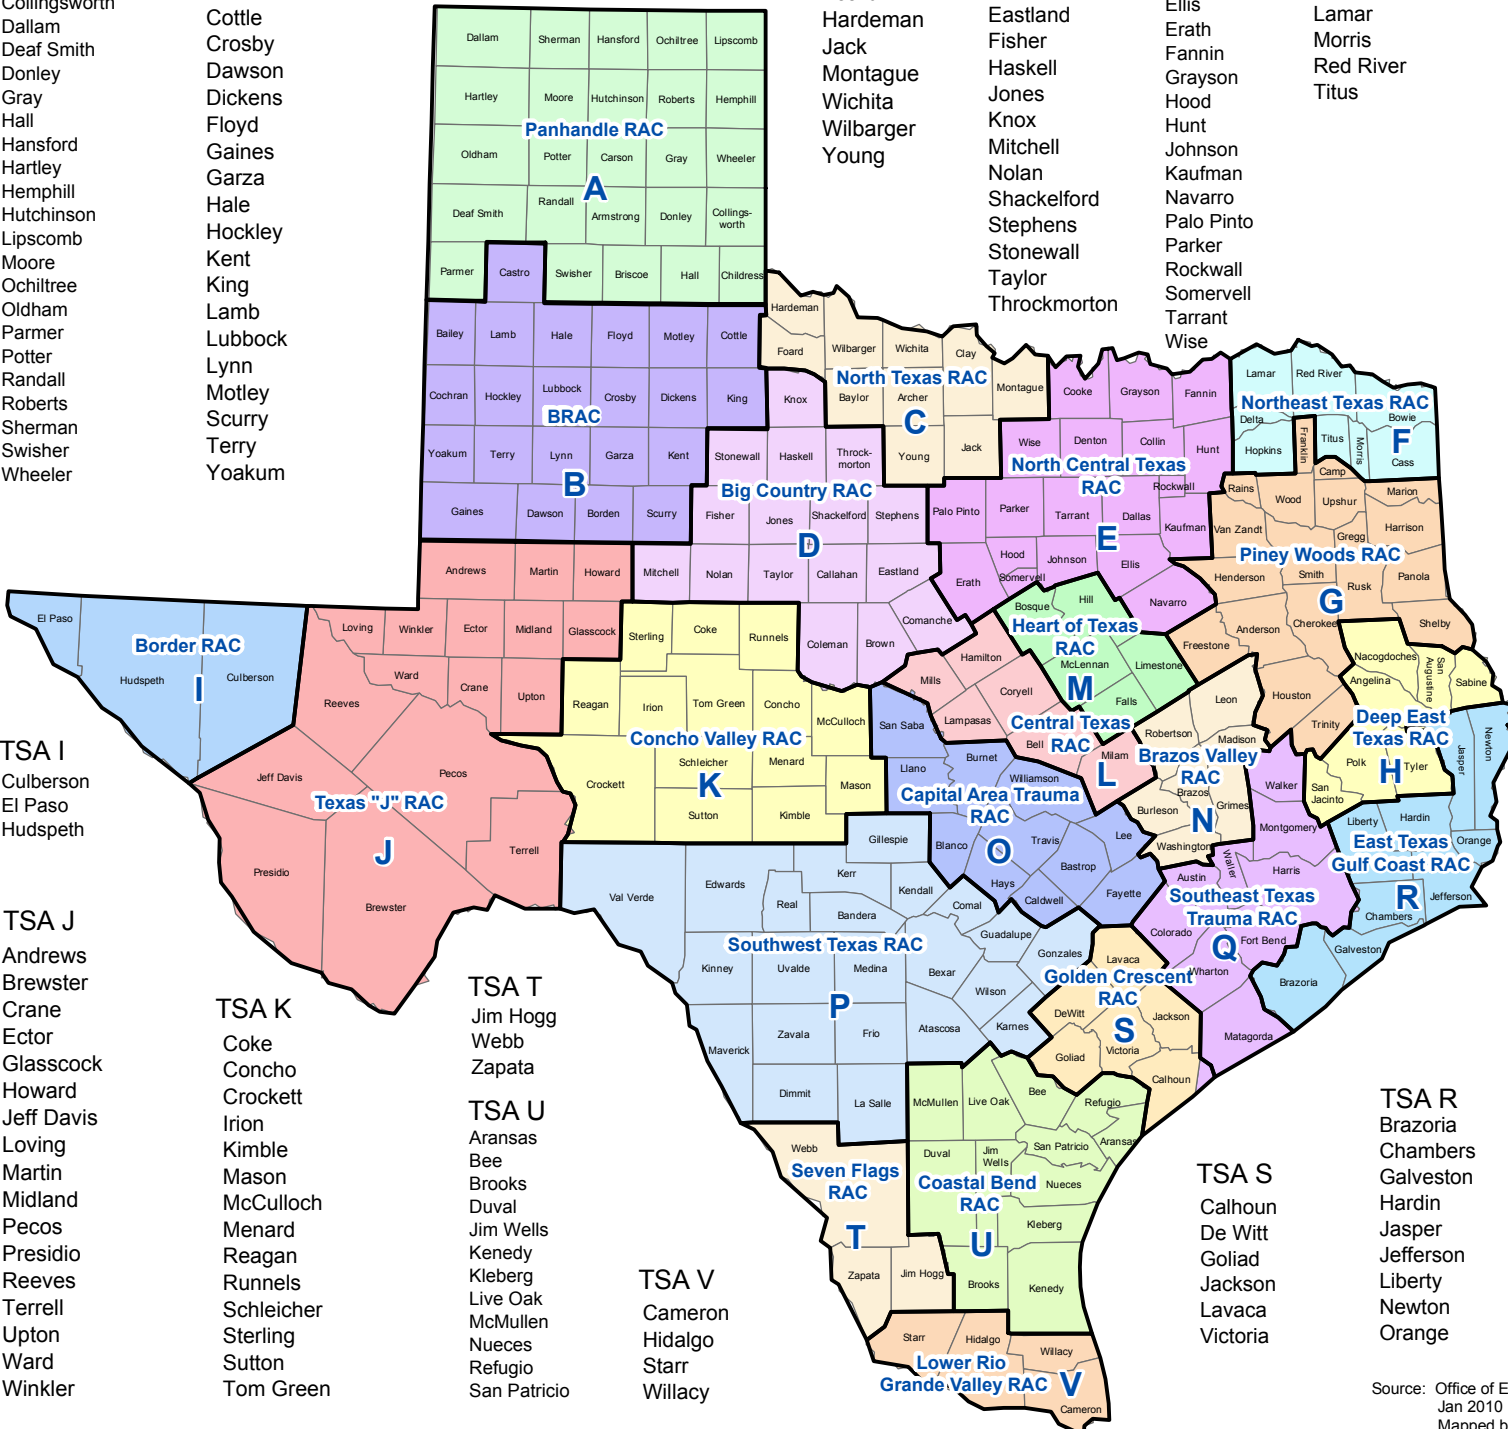

# Trauma Service Areas with RAC Names

- TSA A**  
 Armstrong  
 Briscoe  
 Carson  
 Childress  
 Collingsworth  
 Dallam  
 Deaf Smith  
 Donley  
 Gray  
 Hall  
 Hansford  
 Hartley  
 Hemphill  
 Hutchinson  
 Lipscomb  
 Moore  
 Ochiltree  
 Oldham  
 Parmer  
 Potter  
 Randall  
 Roberts  
 Sherman  
 Swisher  
 Wheeler
- TSA B**  
 Bailey  
 Borden  
 Castro  
 Cochran  
 Cottle  
 Crosby  
 Dawson  
 Dickens  
 Floyd  
 Gaines  
 Garza  
 Hale  
 Hutchinson  
 Hockley  
 Kent  
 King  
 Lamb  
 Lubbock  
 Lynn  
 Motley  
 Scurry  
 Terry  
 Yoakum

- TSA L**  
 Bell  
 Coryell  
 Hamilton  
 Lampasas  
 Milam  
 Mills
- TSA M**  
 Bosque  
 Falls  
 Hill  
 Limestone  
 McLennan

- TSA Q**  
 Austin  
 Colorado  
 Fort Bend  
 Harris  
 Matagorda  
 Montgomery  
 Walker  
 Waller  
 Wharton

- TSA H**  
 Angelina  
 Nacogdoches  
 Polk  
 Sabine  
 San Augustine  
 San Jacinto  
 Tyler

- TSA I**  
 Culberson  
 El Paso  
 Hudspeth
- TSA J**  
 Andrews  
 Brewster  
 Crane  
 Ector  
 Glasscock  
 Howard  
 Jeff Davis  
 Loving  
 Martin  
 Midland  
 Pecos  
 Presidio  
 Reeves  
 Terrell  
 Upton  
 Ward  
 Winkler

- TSA N**  
 Brazos  
 Burleson  
 Grimes  
 Leon  
 Madison  
 Robertson  
 Washington

- TSA R**  
 Brazoria  
 Chambers  
 Galveston  
 Hardin  
 Jasper  
 Jefferson  
 Liberty  
 Newton  
 Orange

- TSA S**  
 Calhoun  
 De Witt  
 Goliad  
 Jackson  
 Lavaca  
 Victoria